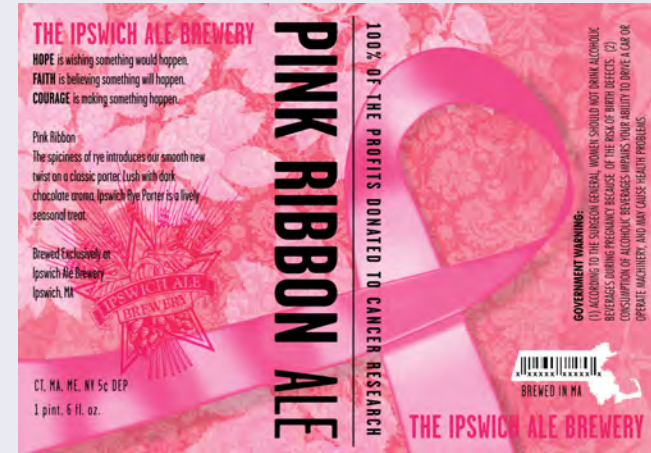

Packaging

BEER LABELS FOR THOMAS CREEK BREWING, BILLY CLUB BREWS AND IPSWICH ALE BREWERY