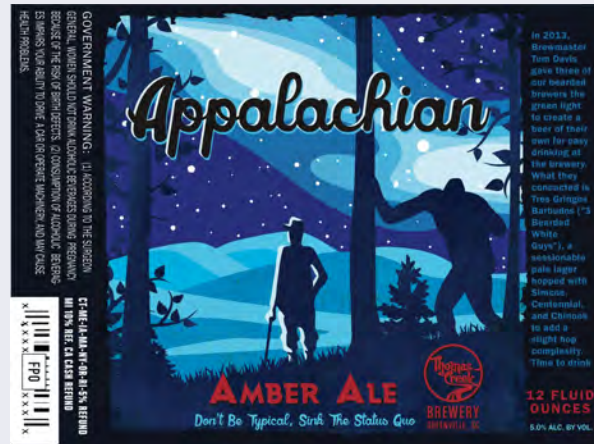

Packaging

BEER LABELS FOR THOMAS CREEK BREWING, BILLY CLUB BREWS AND IPSWICH ALE BREWERY