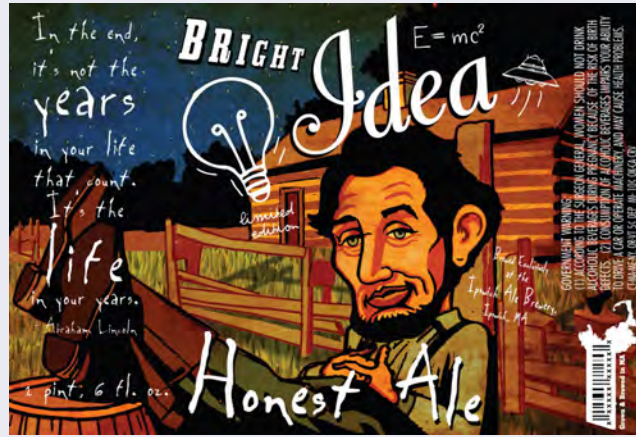

Packaging

BEER LABELS FOR IPSWICH ALE BREWER AND DAUFUSKIE ISLAND