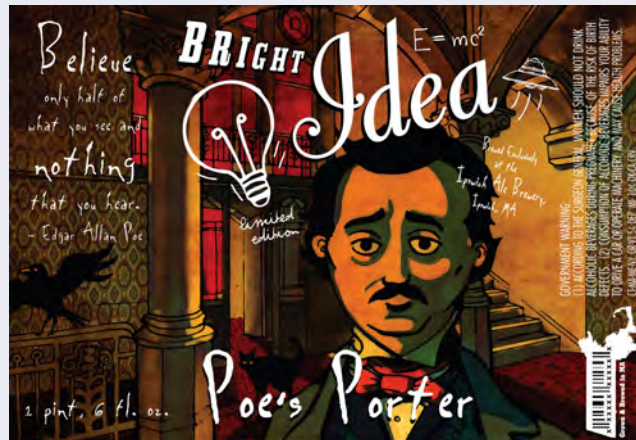

Packaging

BEER LABELS FOR IPSWICH ALE BREWER AND DAUFUSKIE ISLAND