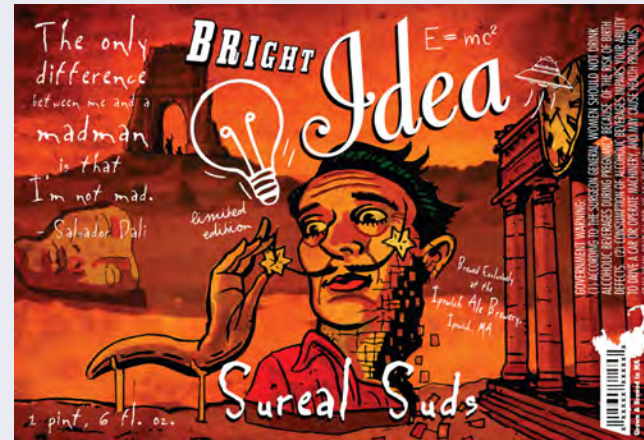

Packaging

BEER LABELS FOR IPSWICH ALE BREWER AND DAUFUSKIE ISLAND