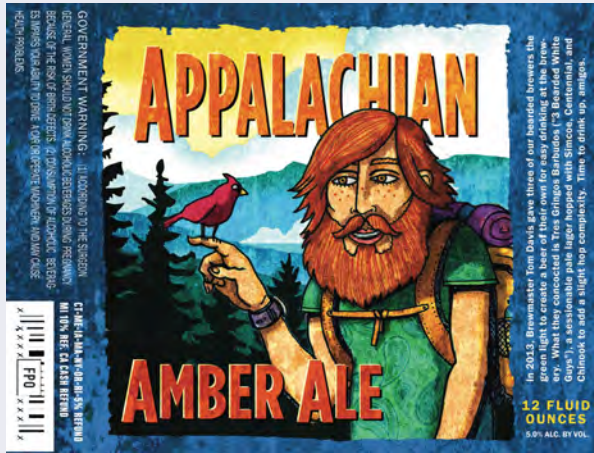

Packaging

BEER LABELS FOR THOMAS CREEK BREWING, BILLY CLUB BREWS AND IPSWICH ALE BREWERY