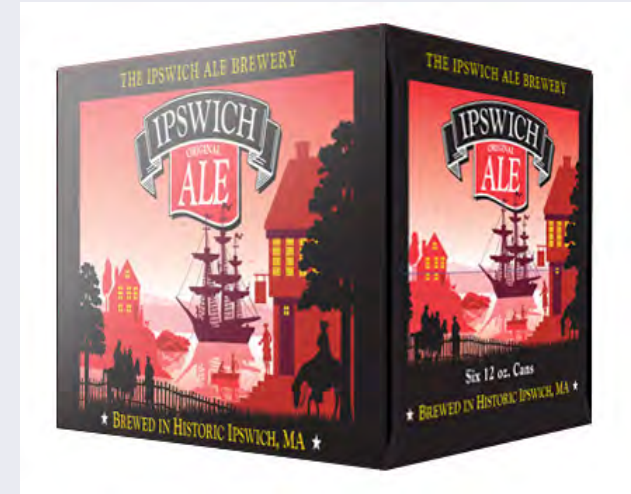

# Packaging

PACKAGING FOR THE GILLETTE COMPANY AND DAUFUSKIE ISLAND RUM

ARTWORK BY ALAN PEARSALL ART & DESIGN

# Packaging

PACKAGING FOR IPSWICH ALE BREWERY FEATURING THE REBRAND

ARTWORK BY ALAN PEARSALL ART & DESIGN