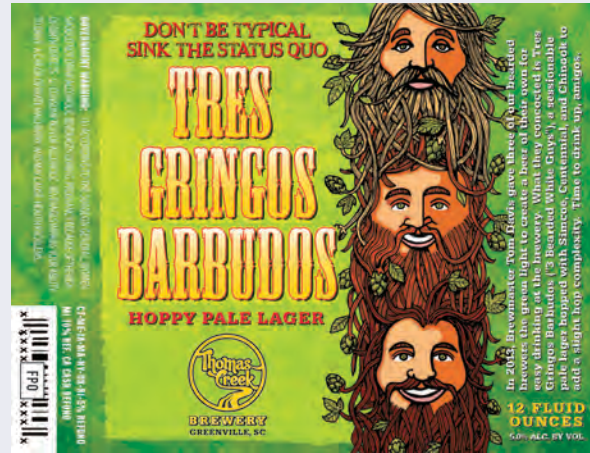

Packaging

BEER LABELS FOR THOMAS CREEK BREWING, BILLY CLUB BREWS AND IPSWICH ALE BREWERY