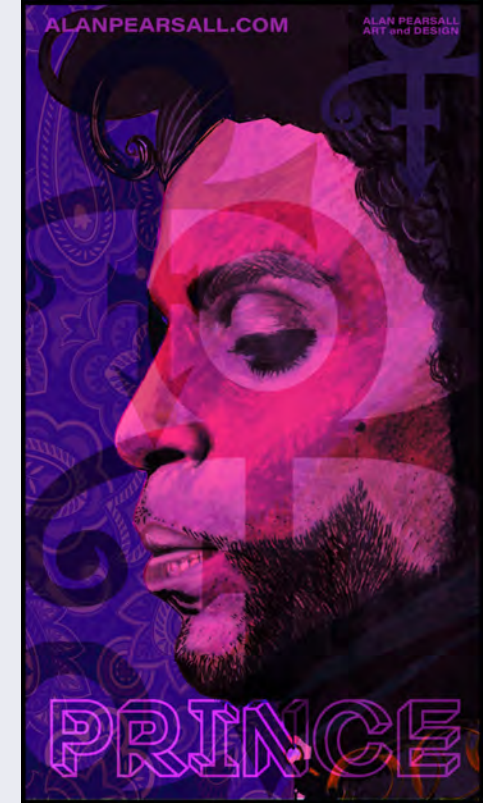

Posters

2024 MUSIC FESTIVAL ARTWORK, 4- 4'X7'
POSTERS FOR CITY OF WEST COLUMBIA, SC